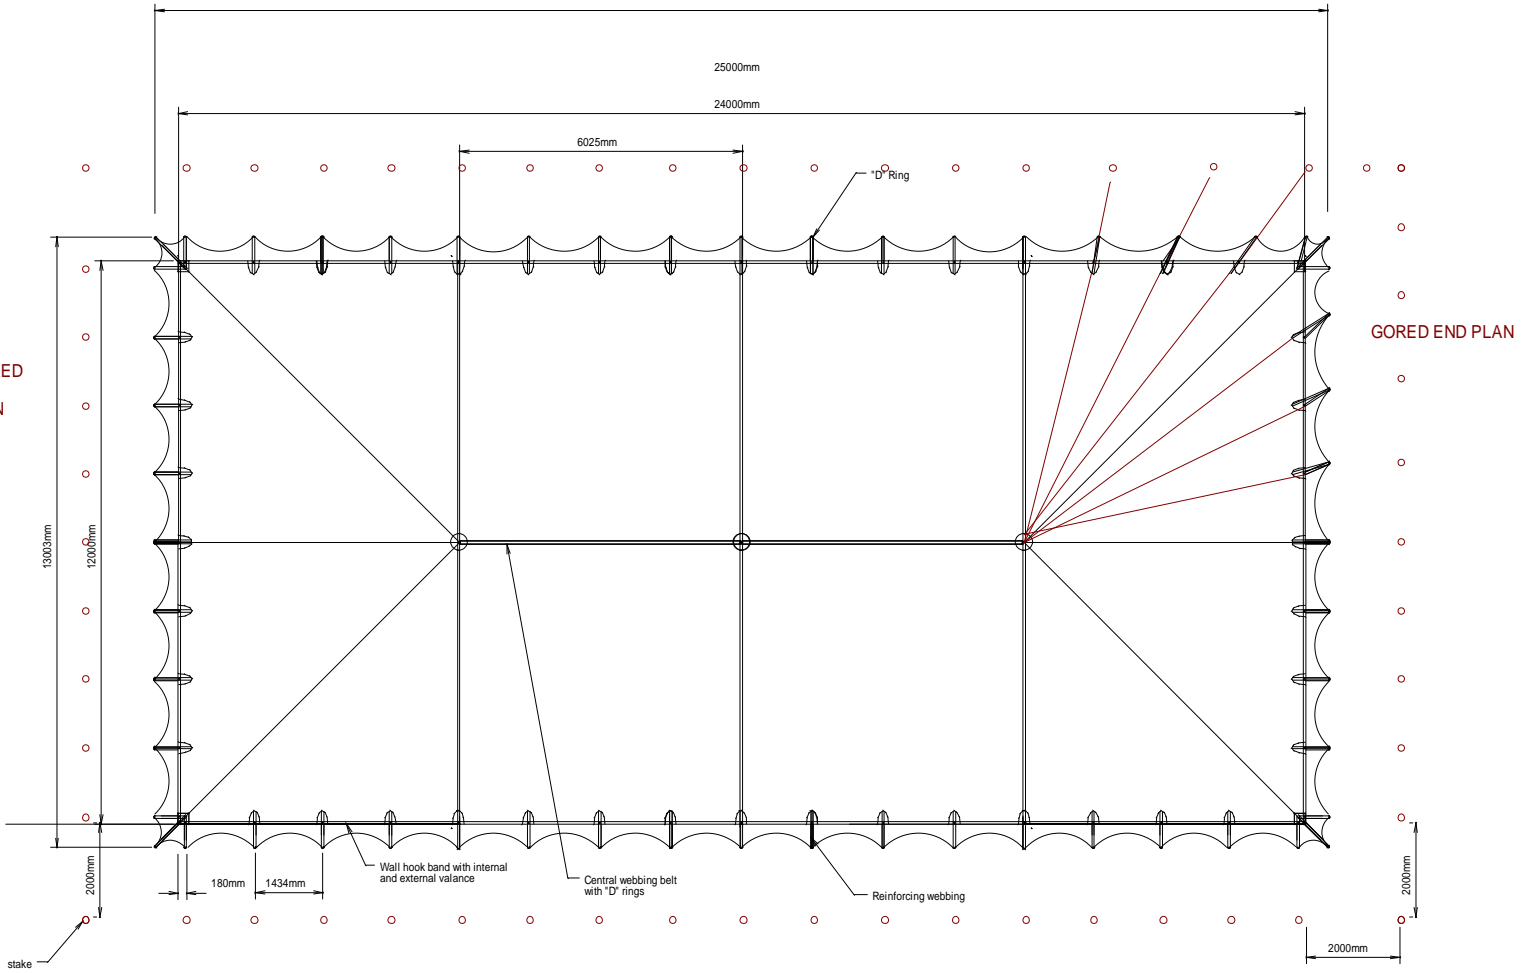

24m x 12m Petal pole tent

Plan view

Side elevation